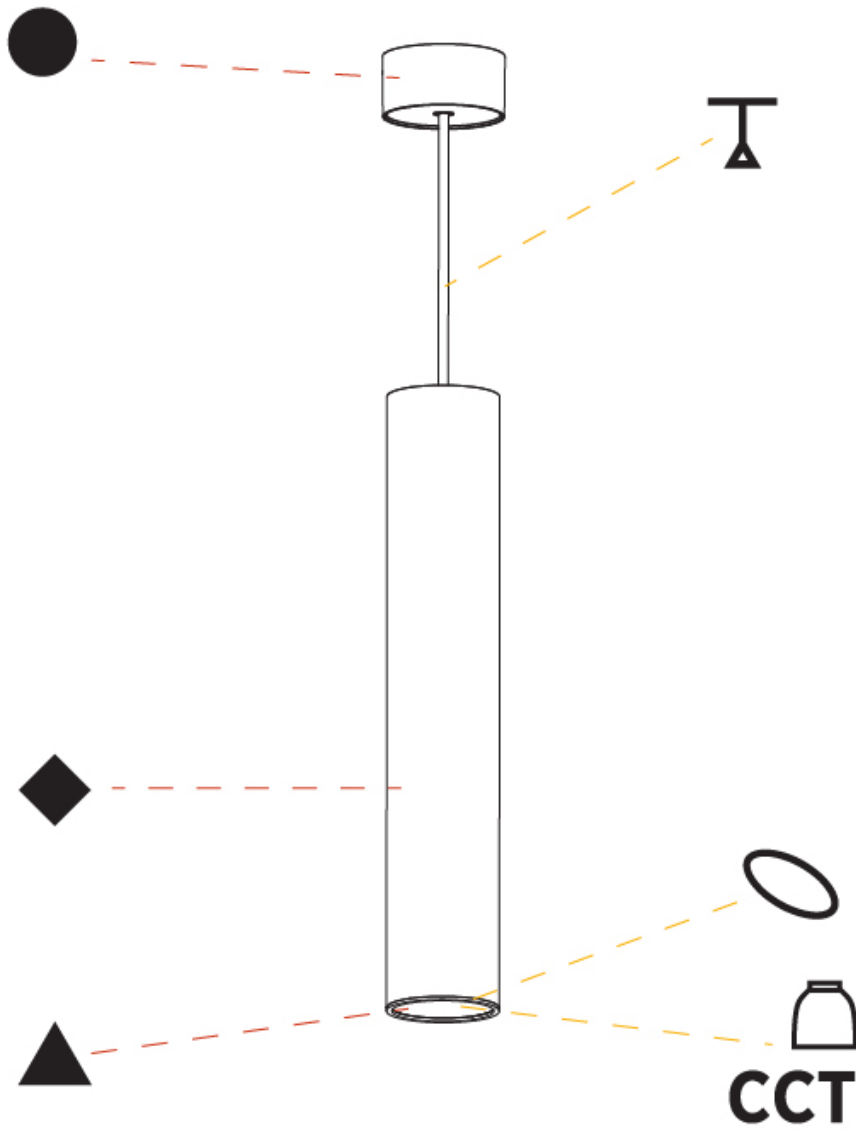

HANGOVER MONOPOINT SURFACE CANOPY SUSPENSION

A300169-

PROJECT	_____
TYPE	_____
SPECIFIER	_____
QUANTITY	_____
DATE	_____

A