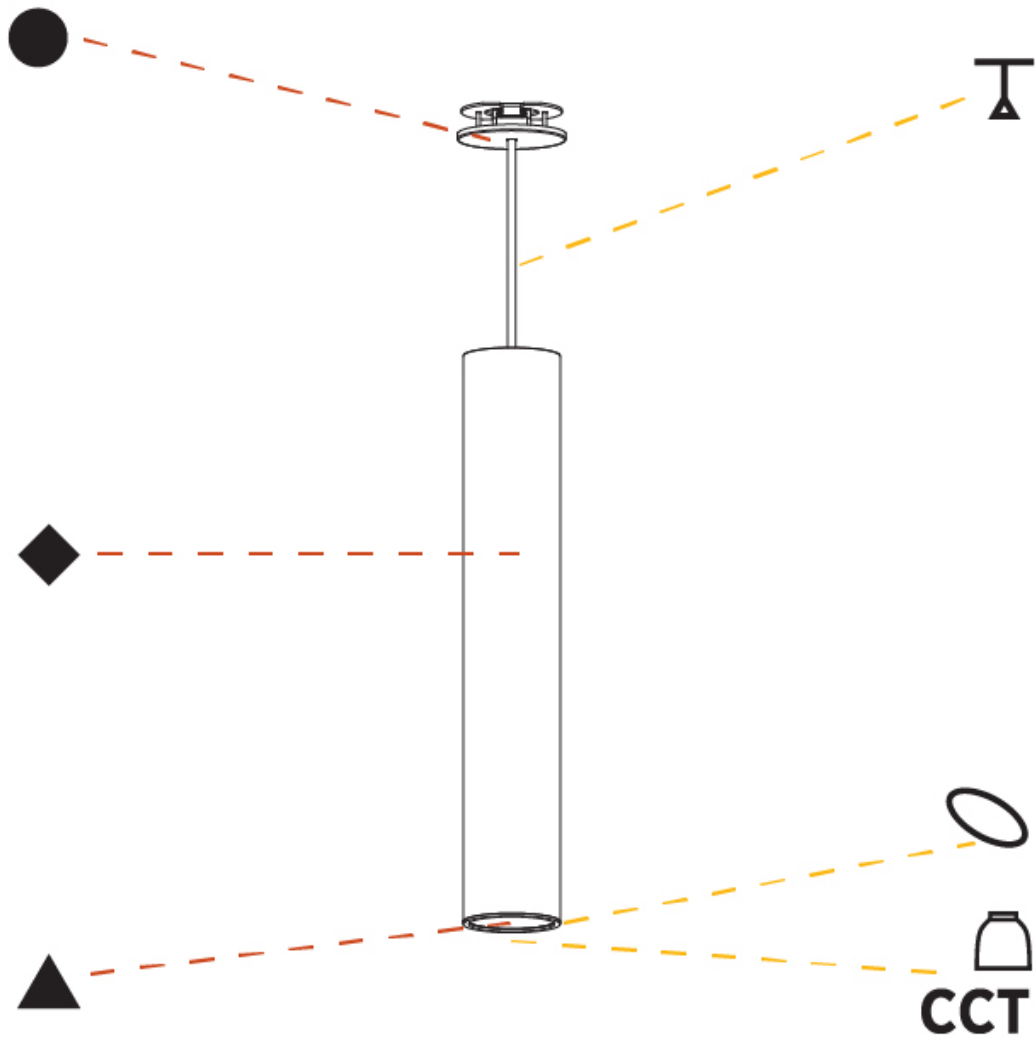

GENERAL

Series: Hangover
Subseries: Hangover Monopoint Recessed Canopy
Brand: Prolicht
Division: Architectural
Mounting Type: Suspension
Mounting Location: Ceiling
Subcategory: Pendant

PHYSICAL

Shape: Cylinder
Diameter (mm): 75
Diameter (in): 2 ¹⁵ / ₁₆
Height (mm): 450
Height (in): 17 ¹¹ / ₁₆
Max. Overall Height (mm): 2450
Max. Overall Height (in): 96 ⁷ / ₁₆
Light Distribution: Downlight
Diffuser: Shine Ring 0-6
Fixture Finish: SSR / BKV / CWI / CRY / HAB / UFT / ITA / RUA / FTG / MYG / LOD / PUS / FRO / FUP / KIA / POP / BLS / SPG / MEY / GOH / GUM / CHC / COM / ABZ / JAG / OBR / MOS / ROR
Fixture Material: Aluminum
Cable Details: 2000mm / 6000mm Cable in White / Black / Orange / Red
Cut-out Measurements: 68mm / 2 11/16"

OPTICAL

Reflector: 18 / 36 / 52

RATINGS AND CERTIFICATIONS

Certified By: Certified for North American Standards
IP rating: IP20

HANGOVER MONOPOINT RECESSED CANOPY SUSPENSION

A300161-

PROJECT
TYPE
SPECIFIER
QUANTITY
DATE

GENERAL

Series: Hangover
Subseries: Hangover Monopoint Recessed Canopy
Brand: Prolicht
Division: Architectural
Mounting Type: Suspension
Mounting Location: Ceiling
Subcategory: Pendant

PHYSICAL

Shape: Cylinder
Diameter (mm): 75
Diameter (in): 2 ¹⁵ / ₁₆
Height (mm): 450
Height (in): 17 ¹¹ / ₁₆
Max. Overall Height (mm): 2450
Max. Overall Height (in): 96 ⁷ / ₁₆
Light Distribution: Direct / Indirect
Diffuser: Shine Ring 0-6
Fixture Finish: SSR / BKV / CWI / CRY / HAB / UFT / ITA / RUA / FTG / MYG / LOD / PUS / FRO / FUP / KIA / POP / BLS / SPG / MEY / GOH / GUM / CHC / COM / ABZ / JAG / OBR / MOS / ROR
Fixture Material: Aluminum
Cable Details: 2000mm / 6000mmm Cable in White / Black / Orange / Red
Cut-out Measurements: 68mm / 2 11/16"